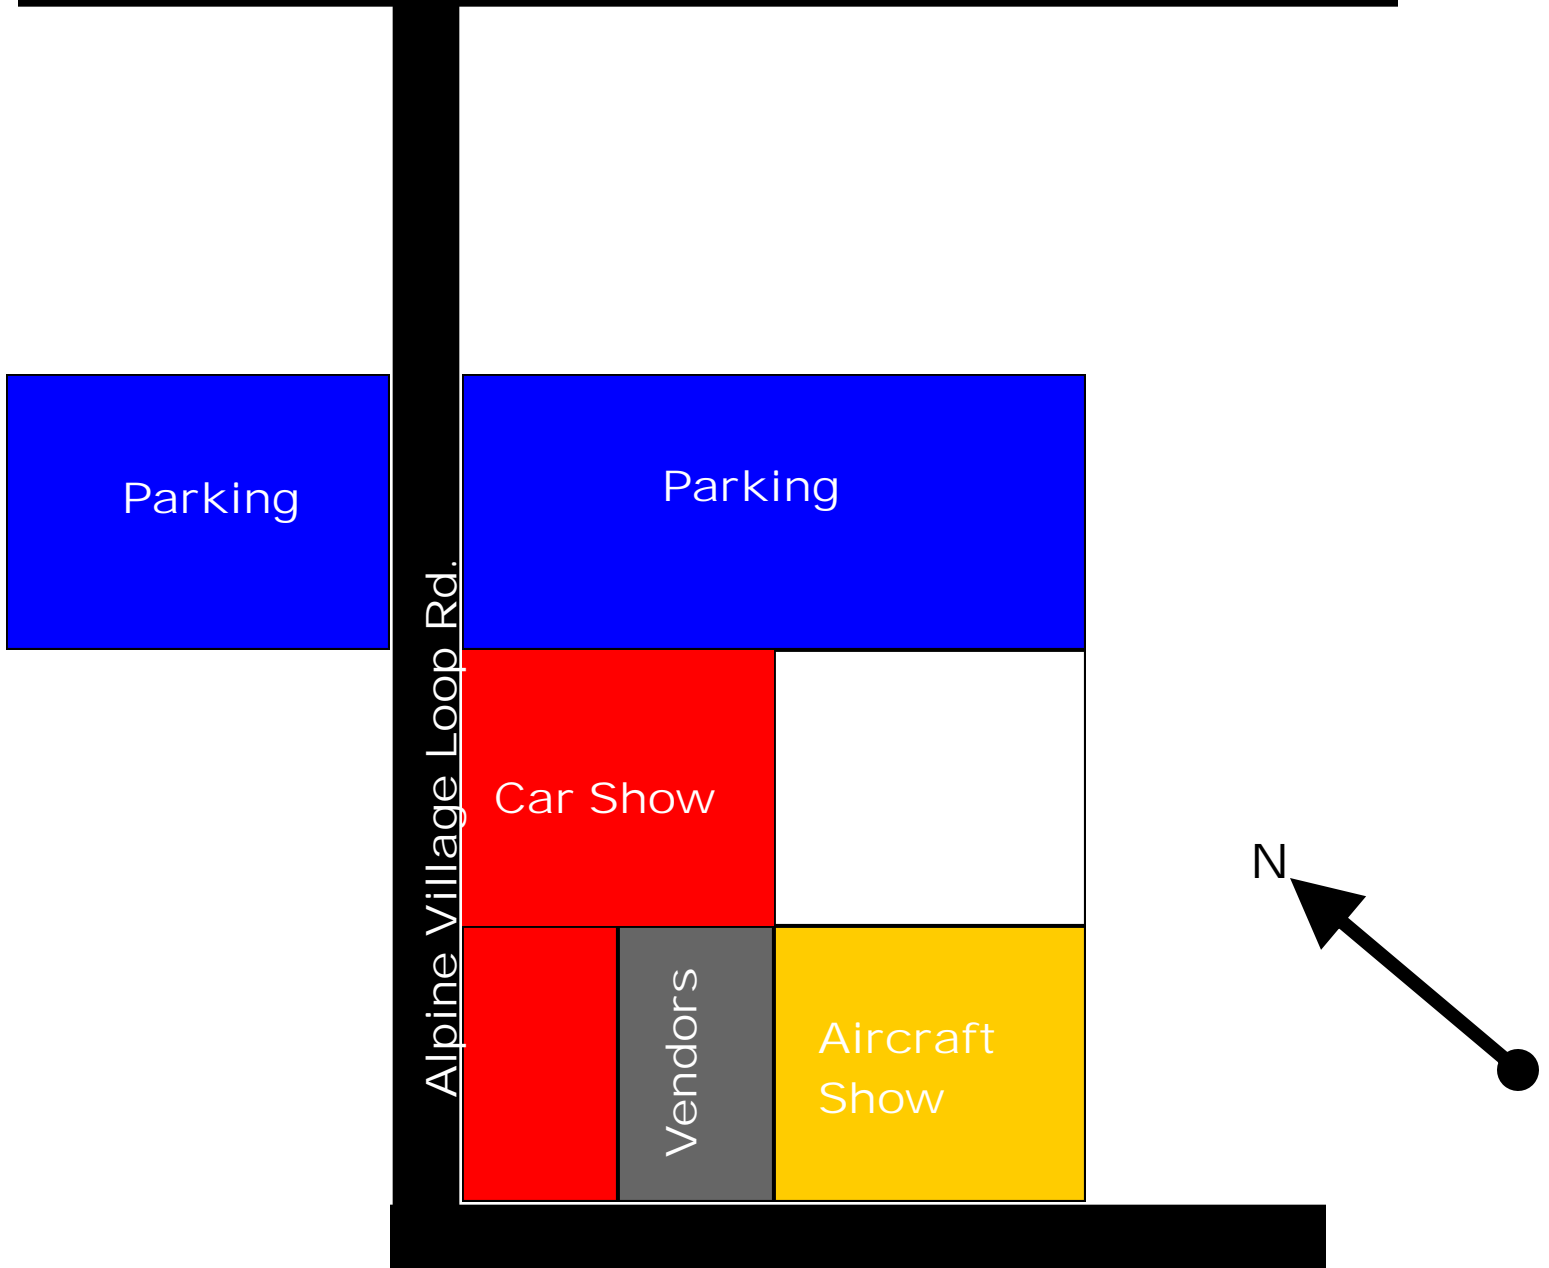

Alpine Air Show and Car Show

Route 26

Hotels:

- ***Nordic Inn** 1 Colonial Ln, Alpine, WY 307-654-7556
- ***Best Western Flying Saddle Lodge** 118878 US HWY 89, Alpine, WY 307-654-4422
- ***Alpen Haus Resort** JCT. Hwy 89 & 26, Alpine, WY 307-654-7545
- ***Sniders Rustic Inn** 473 N. Main St, Thayne, WY 307-883-0222
- ***Silver Stream Lodge** 95329 Hwy 89, Freedom, WY 307-883-2440

RV Parking:

- ***Star Valley Ranch RV Park** 3522 S. Muddy String Rd. Thayne, WY 307-883-4670
- ***Flat Creek RV Park** 74 Hokanson Ave, Thayne, WY 307-883-2231
- ***Palisades RV Park** 3804 Swan Valley Hwy, Palisades, ID 208-535-1359
- ***Timberwolf Resort/Huskeys** 3781 Swan Valley Hwy, Irwin, ID 208-483-3581

Runway